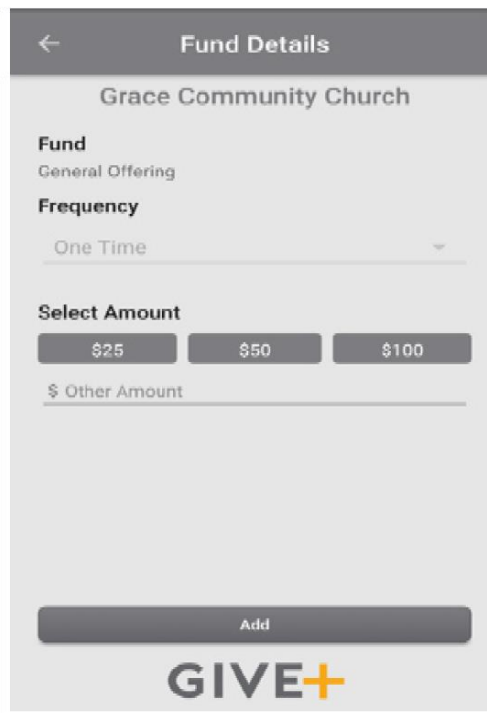

GIVE+ Mobile

Giving to your church is as easy as 1-2-3

Go to the App Store or Google Play and search for "GivePlus Church" to download for FREE.

- Enter church name or tap *Find Churches*

Near Me to start your search

- Select your church
- Your selected church will be displayed as your default church

- Choose a fund and a preset amount or enter another amount

- Select *Add* to add another fund or move forward to the payment information