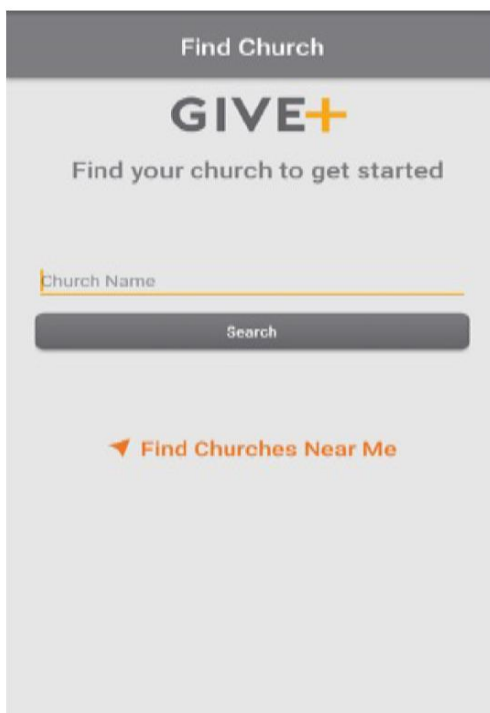

GIVE+ Mobile

Giving to your church is as easy as 1-2-3

Go to the App Store or Google Play and search for "GivePlus Church" to download for FREE.

- Enter church name or tap *Find Churches*

Near Me to start your search