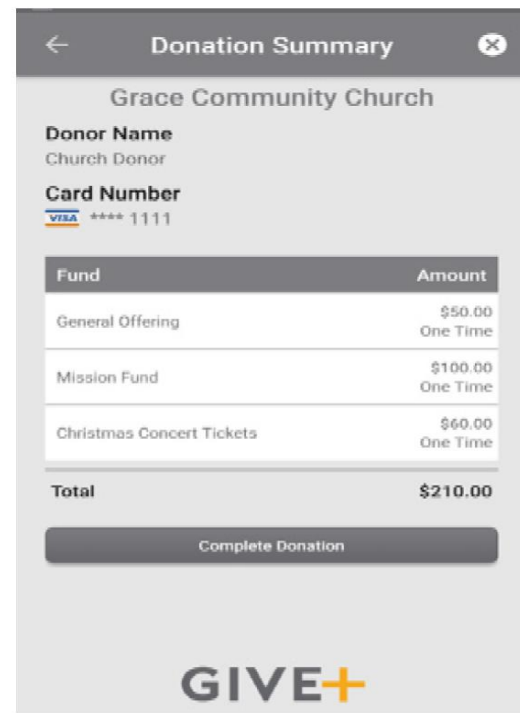

GIVE+ Mobile

Giving to your church is as easy as 1-2-3

Go to the App Store or Google Play and search for "GivePlus Church" to download for FREE.

- Enter church name or tap *Find Churches*

Near Me to start your search

- Select your church
- Your selected church will be displayed as your default church

- Choose a fund and a preset amount or enter another amount

- Select *Add* to add another fund or move forward to the payment information

- Scan or enter your card or banking

- Review your donation summary then select *Complete Donation*

Tip! Create an account to manage your giving: set up recurring gifts, update payment methods, view giving history and more.